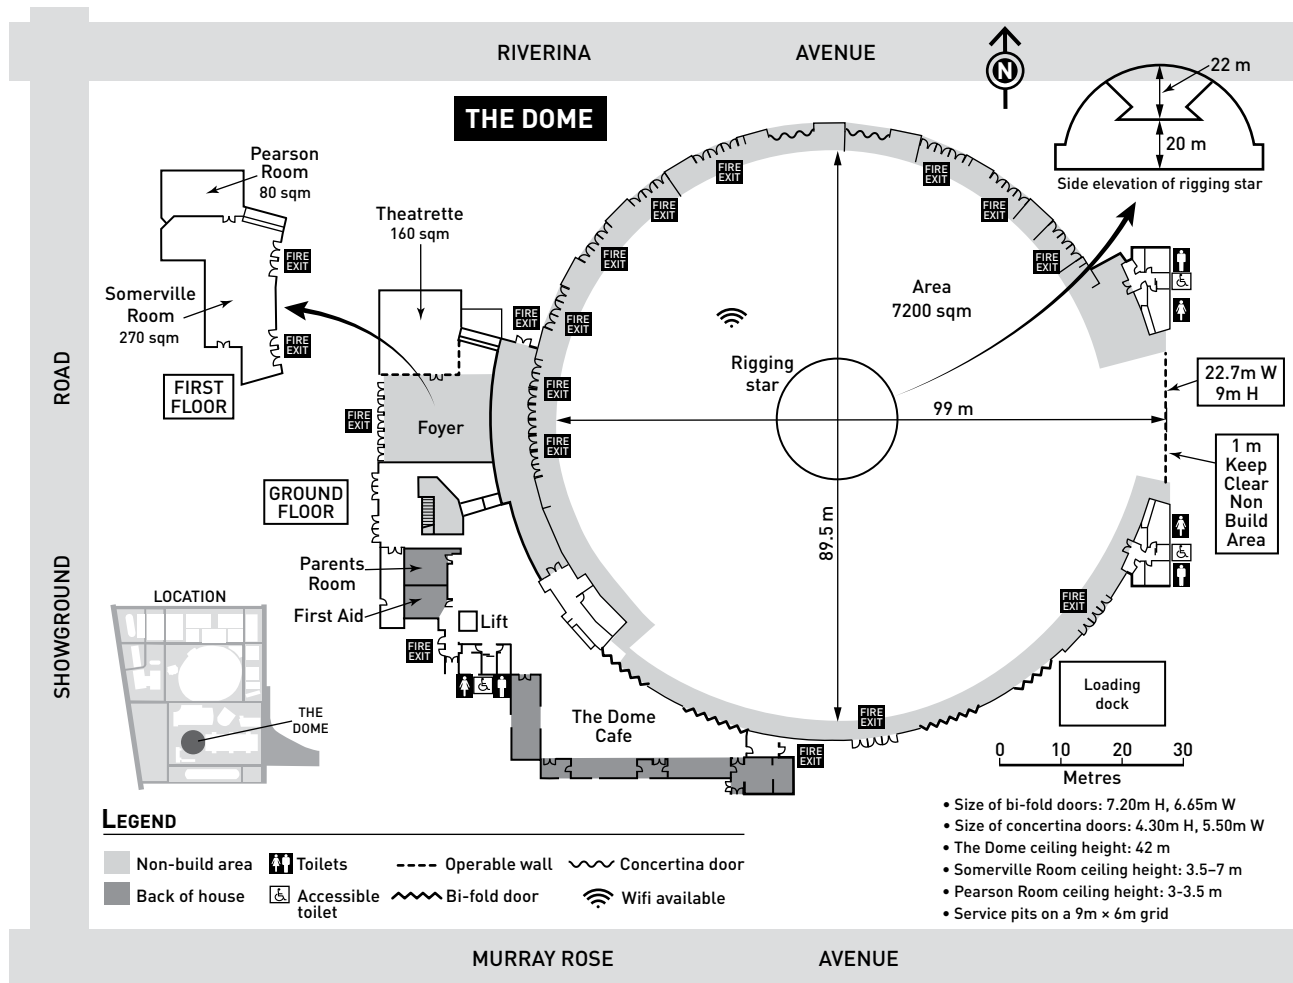

The Dome

SYDNEY
Showground

Sydney Olympic Park

Featuring a spectacular timber dome – the largest of its kind in the Southern Hemisphere, The Dome is an inspiring backdrop for gala dinners, conferences, exhibitions and trade shows.

Features:

- 7,200sqm
- Exhibition style provides approx. 280 booths (3m x 3m)
- Foyer for registration
- Adjoining meeting rooms overlooking the venue
- Air conditioned
- Rigging capabilities
- Sydney's largest loading dock facilities
- Concealed service trenches providing power, water and compressed air to the venue
- Dedicated public catering area to take catering off the floor (452sqm)

The Dome

Venue Map

Venue	Capacity					Walking Distance	
	Banquet	Cocktail	Theatre	Area (m2)	Ceiling Height	To Parking	To Train Station
The Dome	4000	6000	7000	7200	42m	5 mins (P6)	2 mins