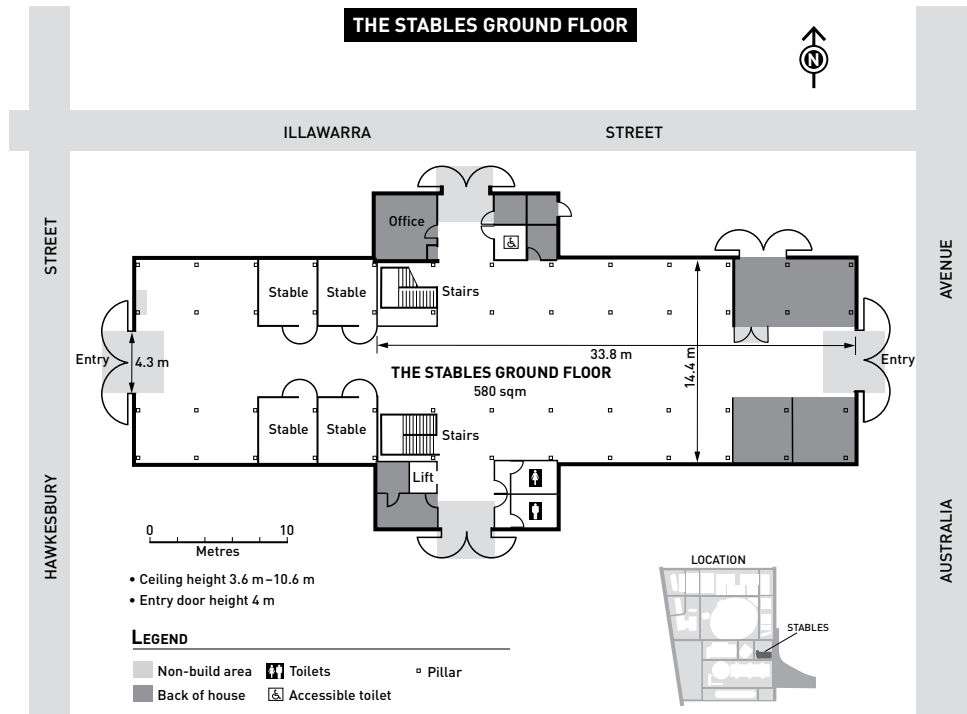

The Stables

SYDNEY
Showground

Sydney Olympic Park

The Stables is a truly unique and beautiful function venue framed by exposed timber beams and featuring great natural lighting.

Features:

- Split level venue
- Cobblestone entrance with tall barn doors
- Polished timber floors
- Exposed wooden beams
- Stained glass window detail
- Four horse stables
- Heritage coach
- Lift access to mezzanine
- Air conditioned
- Natural light

The Stables

Venue	Capacity					Walking Distance	
	Banquet	Cocktail	Theatre	Area (m2)	Ceiling Height	To Parking	To Train Station
Sydney Royal Stables	200	200	200	1,003m2	2.7m – 10.6m	7 mins (P6)	10 mins