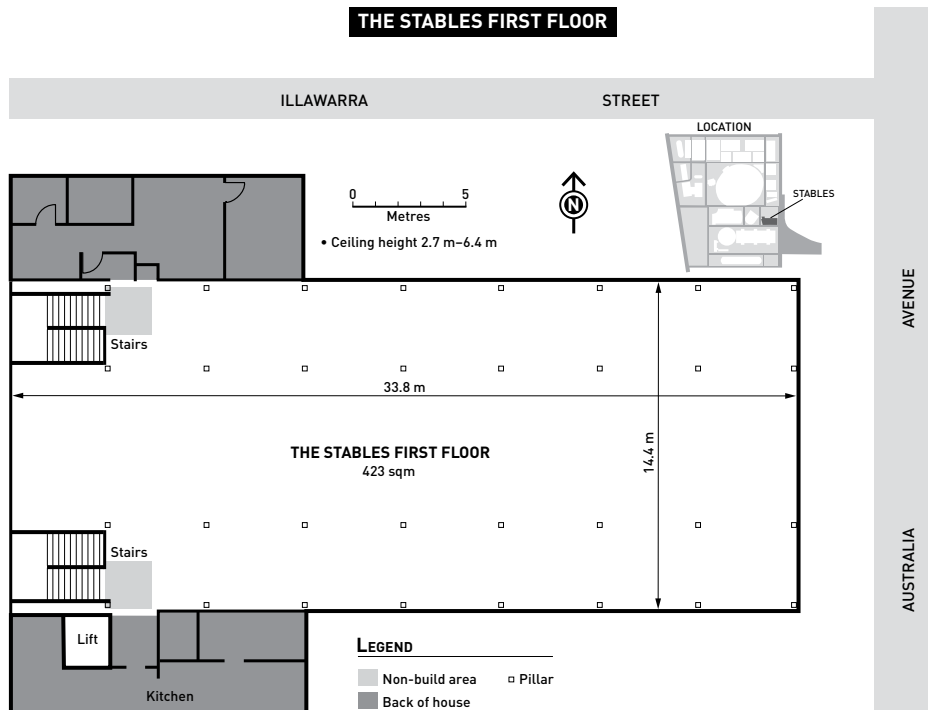

The Stables

SYDNEY
Showground

Sydney Olympic Park

The Stables is a truly unique and beautiful function venue framed by exposed timber beams and featuring great natural lighting.

Features:

- Split level venue
- Cobblestone entrance with tall barn doors
- Polished timber floors
- Exposed wooden beams
- Stained glass window detail
- Four horse stables
- Heritage coach
- Lift access to mezzanine
- Air conditioned
- Natural light

The Stables

Venue	Capacity					Walking Distance	
	Banquet	Cocktail	Theatre	Area (m2)	Ceiling Height	To Parking	To Train Station
Sydney Royal Stables	200	200	200	1,003m2	2.7m – 10.6m	7 mins (P6)	10 mins