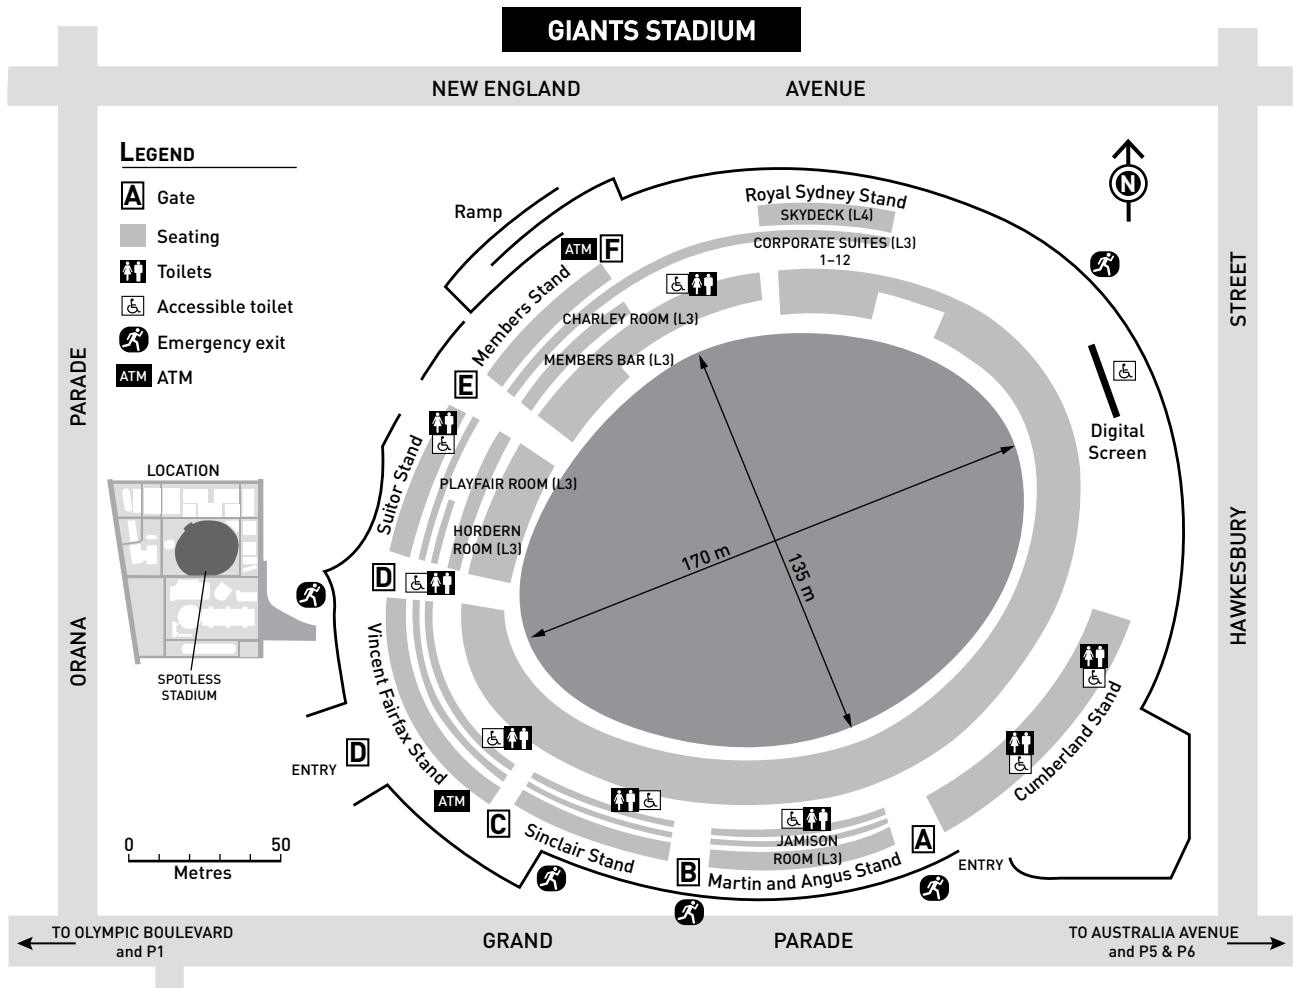

GIANTS Stadium

SYDNEY
Showground

Sydney Olympic Park

GIANTS Stadium is the ideal venue for major sporting events, concerts, festivals and corporate entertaining.

Features:

- State-of-the-art hospitality suites and function rooms
- Professional quality playing surface
- 16:9 HD scoreboard screen measuring 214sqm
- Four direct access points to the playing surface
- Broadcast-quality lighting towers
- Broadcast media and production rooms
- Extensive public catering options
- Purpose-built change rooms, hot and cold spas, indoor warm-up space

GIANTS Stadium

Venue Map

Venue	Capacity			Walking Distance	
	Seating	Concert	Area (m2) to Fenceline	To Parking	To Train Station
GIANTS Stadium	24,000	45,000	16,630 m2	8 mins (P1)	9 mins