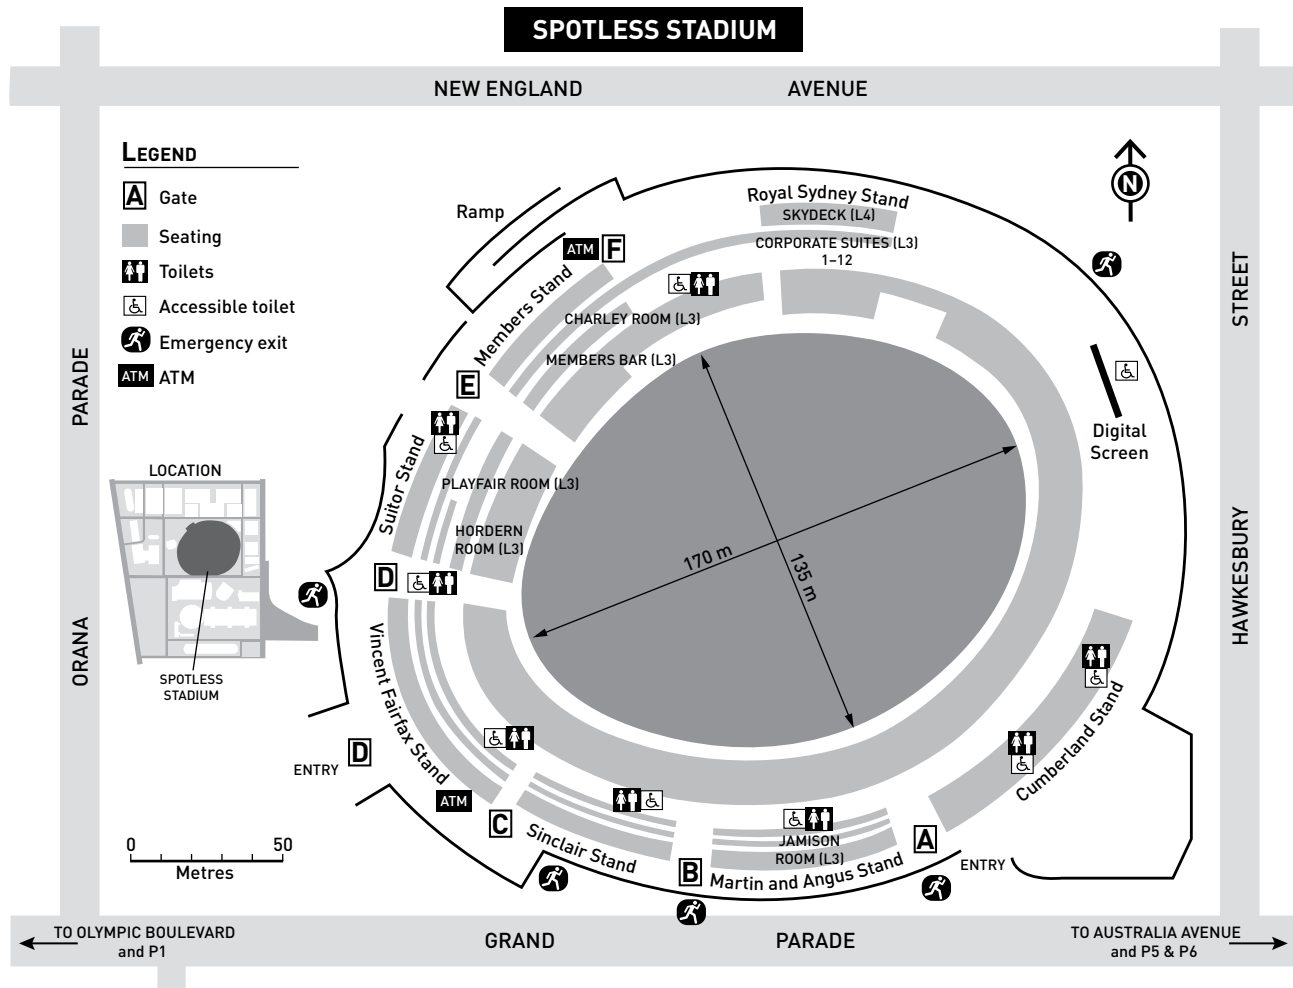

# Spotless Stadium

SYDNEY  
**Showground**

Sydney Olympic Park

Spotless Stadium is the ideal venue for major sporting events, concerts, festivals and corporate entertaining.

## Features:

- State-of-the-art hospitality suites and function rooms
- Professional quality playing surface
- 16:9 HD scoreboard screen measuring 214sqm
- Four direct access points to the playing surface
- Broadcast-quality lighting towers
- Broadcast media and production rooms
- Extensive public catering options
- Purpose-built change rooms, hot and cold spas, indoor warm-up space

# Spotless Stadium

## Venue Map

Venue	Capacity			Walking Distance	
	Seating	Concert	Area (m2) to Fenceline	To Parking	To Train Station
Spotless Stadium	24,000	45,000	16,630 m2	8 mins (P1)	9 mins