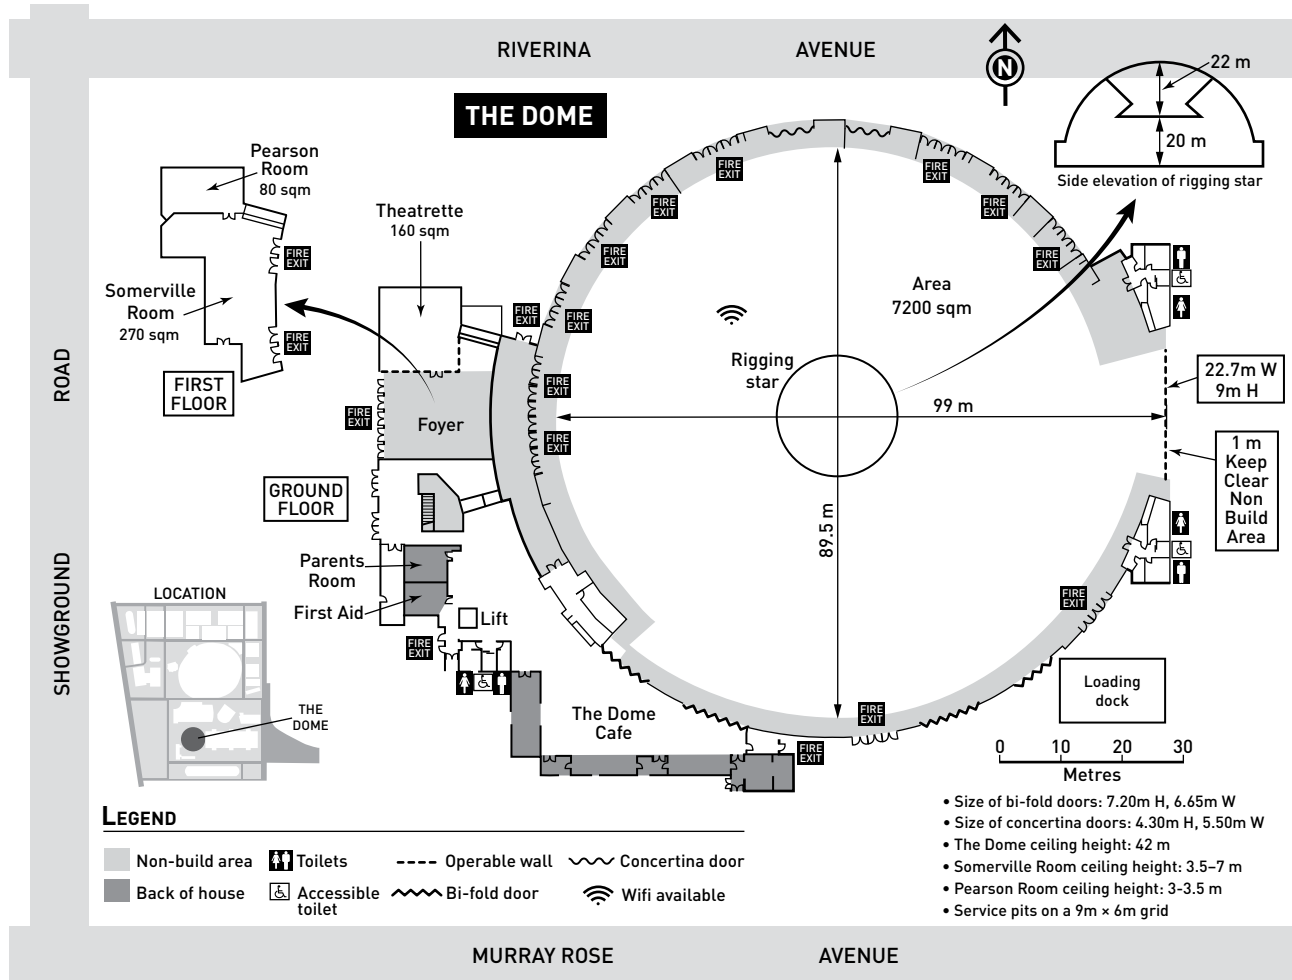

The Dome

SYDNEY
Showground

Sydney Olympic Park

Featuring a spectacular timber dome – the largest of its kind in the Southern Hemisphere, The Dome is an inspiring backdrop for gala dinners, conferences, exhibitions and trade shows.

Features:

- 7,200sqm
- Exhibition style provides approx. 280 booths (3m x 3m)
- Foyer for registration
- Adjoining meeting rooms overlooking the venue
- Air conditioned
- Rigging capabilities
- Sydney's largest loading dock facilities
- Concealed service trenches providing power, water and compressed air to the venue
- Dedicated public catering area to take catering off the floor (452sqm)

The Dome

Venue Map

Venue	Capacity					Walking Distance	
	Banquet	Cocktail	Theatre	Area (m2)	Ceiling Height	To Parking	To Train Station
The Dome	4000	6000	7000	7200	42m	5 mins (P6)	2 mins