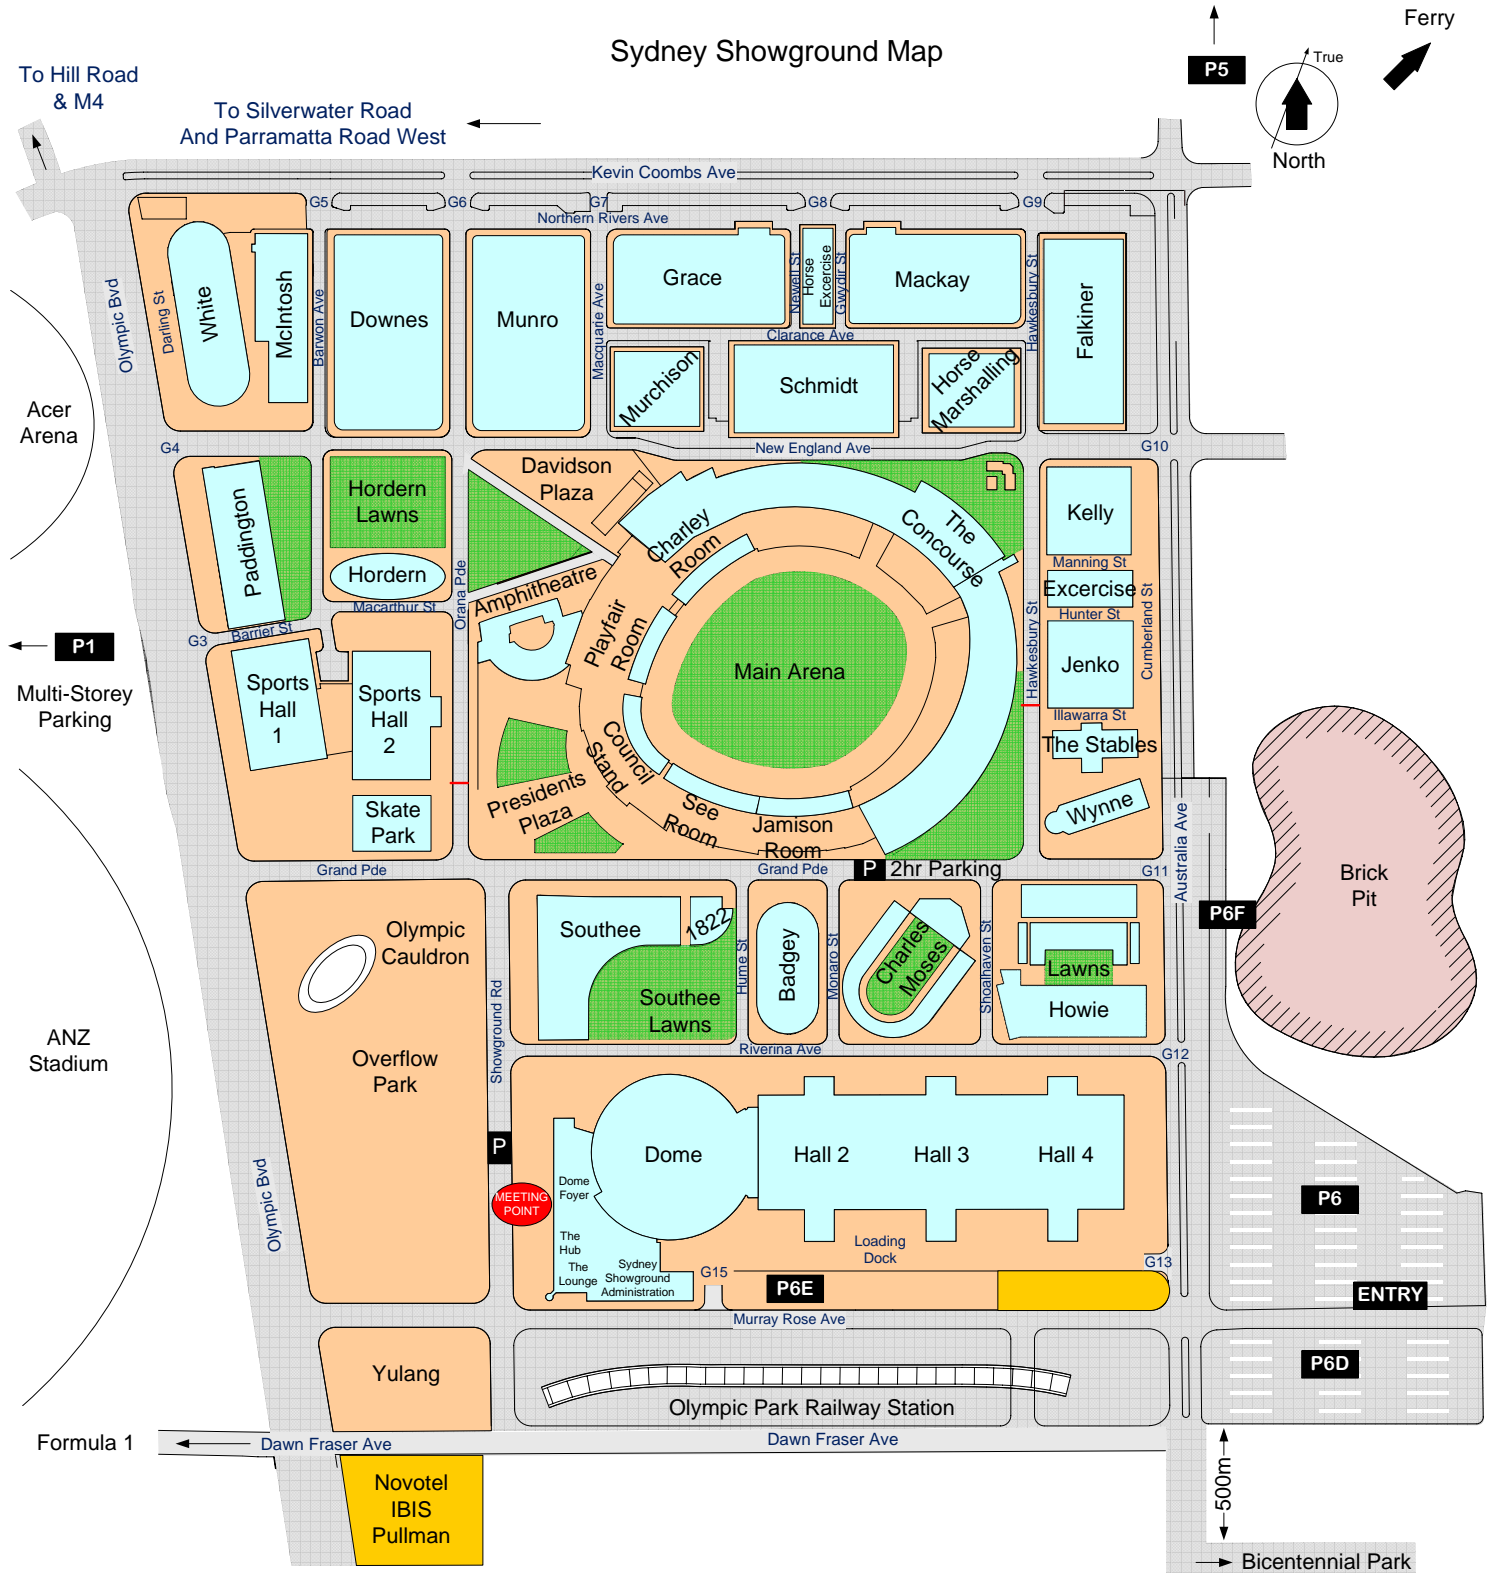

Sydney Showground Map

P Metered Parking

Homebush Bay Drive
To M4 Centenary Drive ←
→ To Ryde
To Parramatta Road (east)

1 SHOWGROUND RD, SYDNEY OLYMPIC PARK NSW 2127
TEL-(02) 9704 1111 FAX-(02) 9704 1173
www.sydneyshowground.com.au