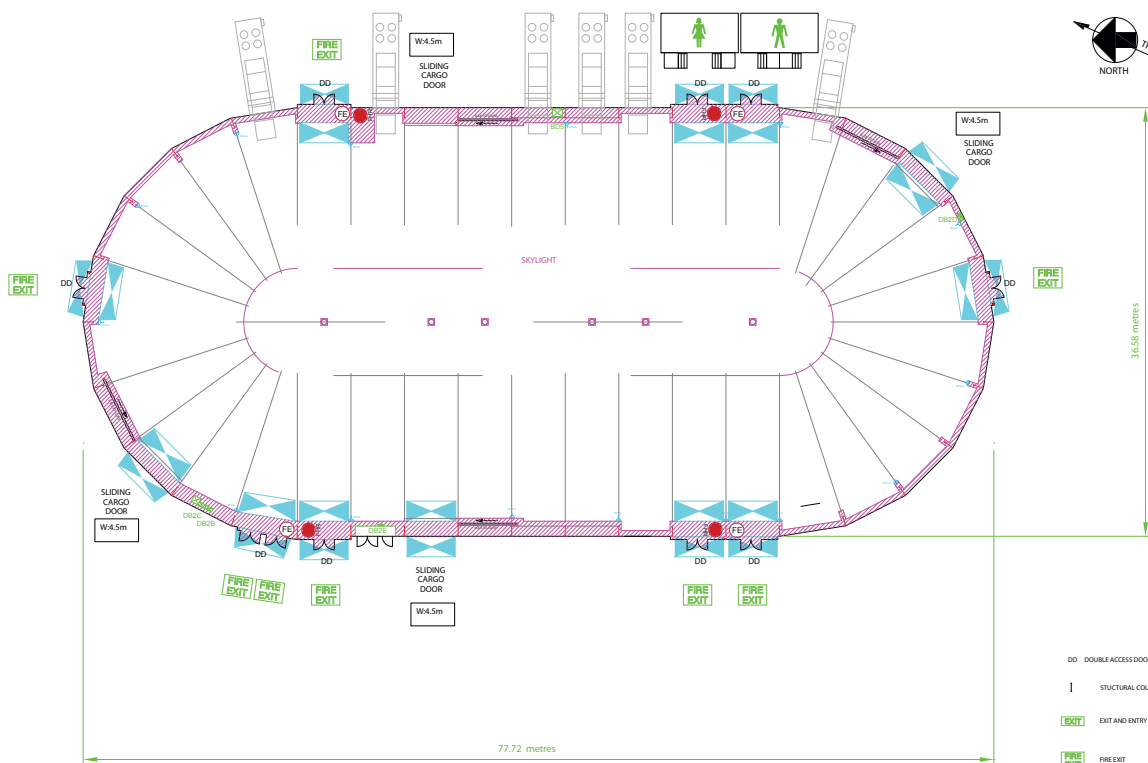

BADGERY PAVILION

BADGERY PAVILION

The Badger Pavilion is a pillarless, white-walled, marquee style building that's the perfect setting for large banquets, medium-sized exhibitions and product launches.

Offering a huge expanse of clear span space, its potential to accommodate the most creative and challenging of event concepts is enormous.

Adjacent to the pavilion are the Southee Gardens, which can be opened up to host an indoor/outdoor event or pre-show drinks.

With an unparalleled choice of over 20 distinctive venues, Sydney Showground is the perfect location for an event of any size.

FEATURES

- Unique Dupont Tedlar fabric structure
- Excellent rigging capabilities
- Loading dock facilities with vehicle access to the venue
- Multiple access points through cargo doors
- Natural lighting
- Air conditioned and carpeted

CAPACITY

Area	2,540sqm
Banquet	1,000
Cocktail	1,400
Theatre	1,400
Ceiling Height	4m - 12m

DOCUMENT LEGEND

DD	DOUBLE ACCESS DOORS	SD	SLIDING DOOR
	STRUCTURAL COLUMN	FD	FOLDING DOOR
EXIT	EXIT AND ENTRY DOOR	FHR	FIRE HOSE REEL
FIRE EXIT	FIRE EXIT	FE	FIRE EXTINGUISHER
NON-BUILD AREA	NON-BUILD AREA	INTERNAL CLEAR ACCESS AREA	INTERNAL CLEAR ACCESS AREA
HYDRAULIC SERVICE PIT	HYDRAULIC SERVICE PIT	EXTERNAL CLEAR ACCESS AREA	EXTERNAL CLEAR ACCESS AREA
32amp 3phase OUTLET	32amp 3phase OUTLET	1000 x 1000 REFERENCE GRID	1000 x 1000 REFERENCE GRID