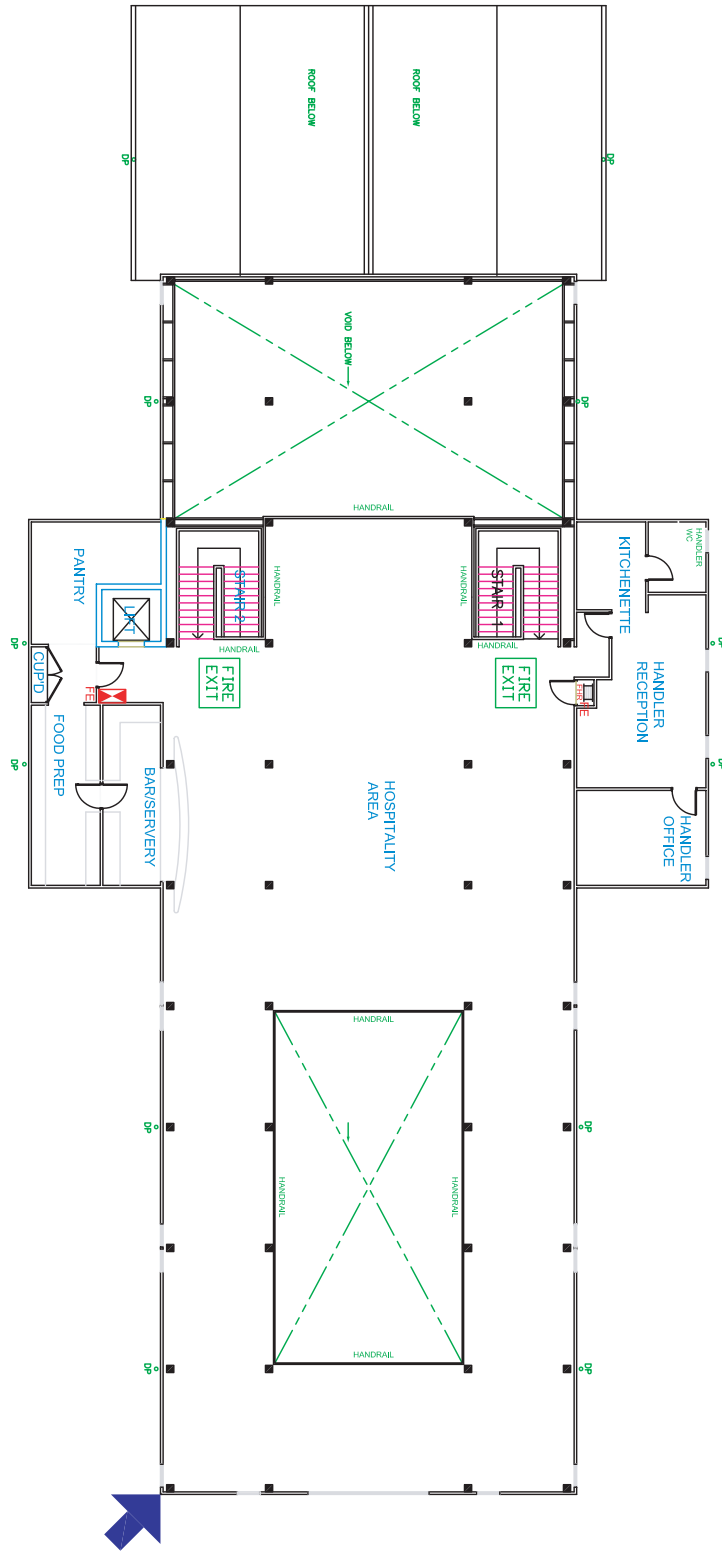

With an unparalleled choice of over 20 distinctive venues, Sydney Showground is the perfect location for an event of any size.

The magnificent Clydesdale Room is a truly unique and beautiful function venue that is located on the mezzanine level of The Stables building. This spacious room is framed by exposed timber beams and features great natural lighting along with a polished hardwood floor. The special ambiance of the room makes it the ideal location for a memorable and charming cocktail party or a full dining experience.

features

- Grand cobblestone entrance with high barn style doors
- Ground level features four horse stables with horses available upon request
- Atmosphere that requires no theming
- Lift access to mezzanine level
- Direct vehicle access

capacity

- Banquet 150
- Cocktail 200
- Theatre 100

FIRST FLOOR PLAN
THE STABLES, Clydesdale Room

ILLAWARRA STREET

CUMBERLAND STREET