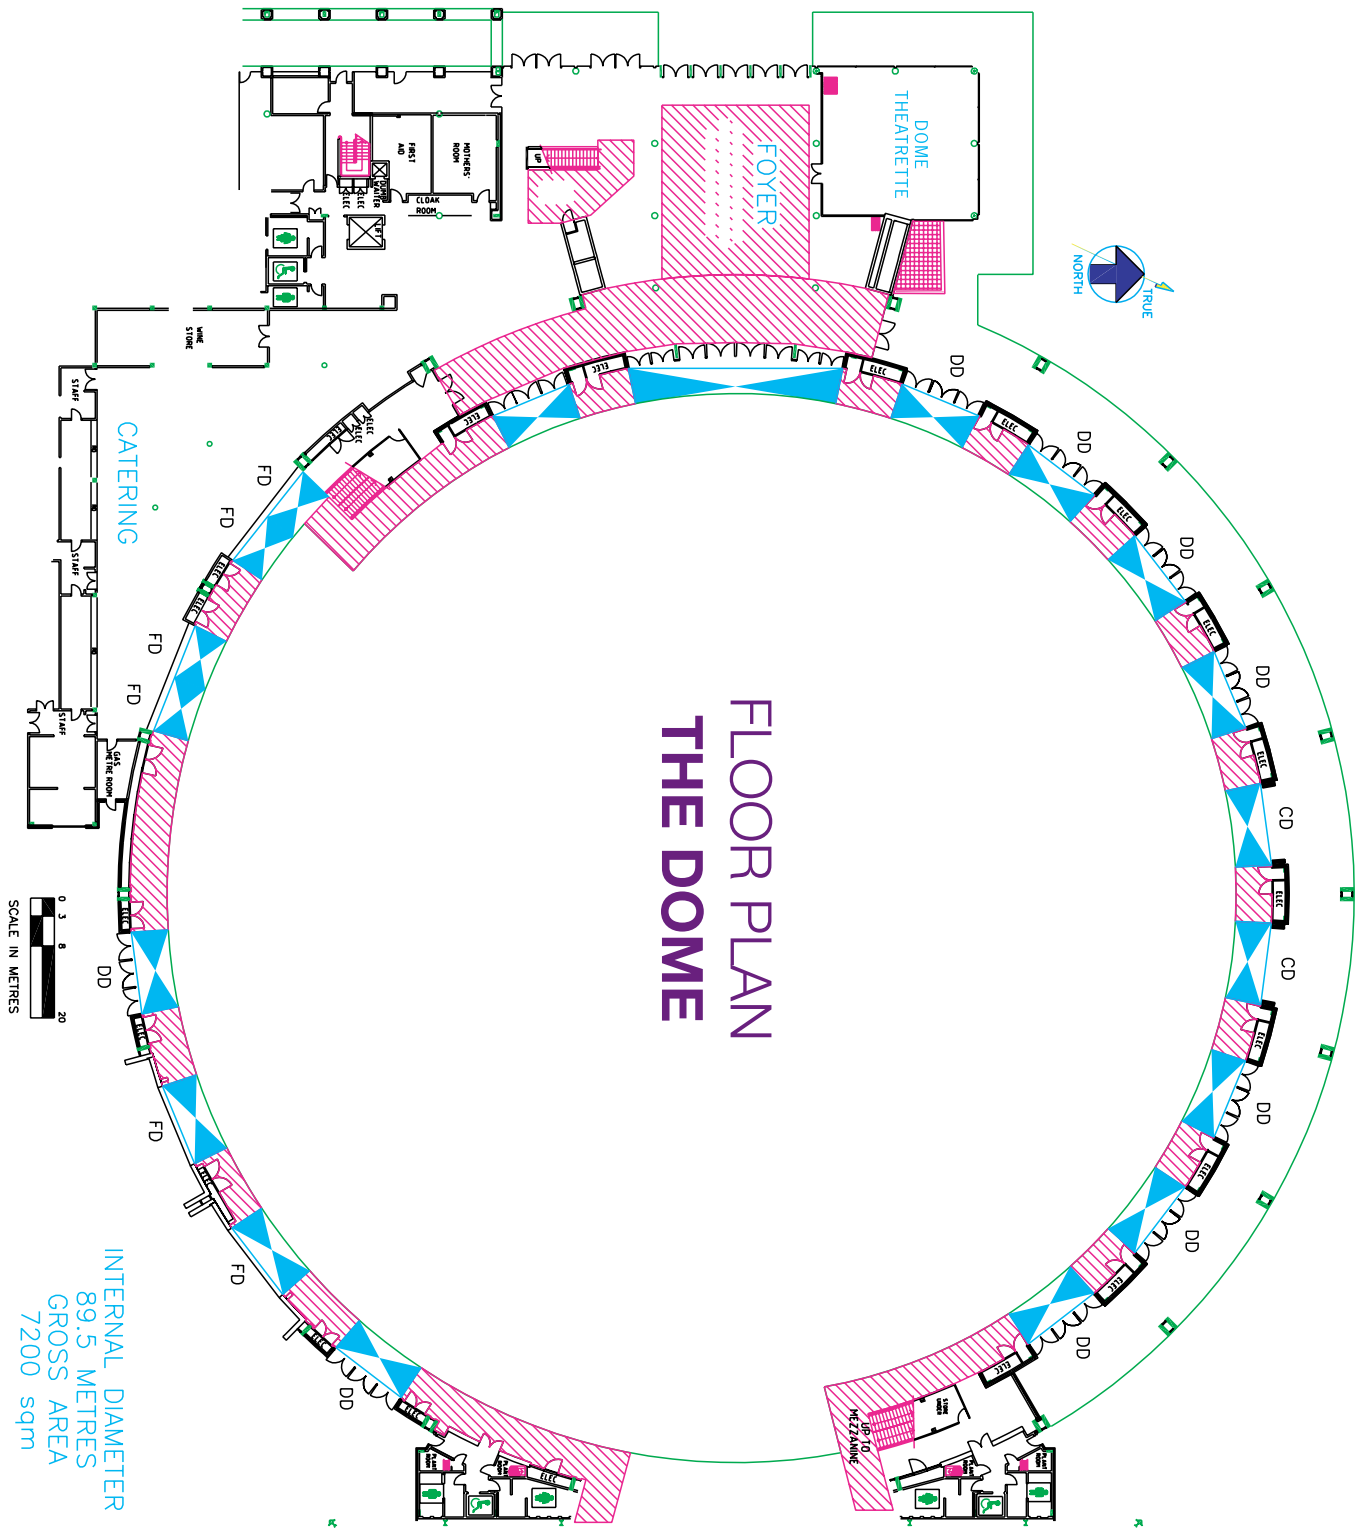

SYDNEY SHOWGROUND

THE DREAM VENUE

The Dome

With an unparalleled choice of over 20 distinctive venues, Sydney Showground is the perfect location for an event of any size.

The Dome is the centrepiece of Sydney Showground. It is a spectacular structure and the largest of its kind in the Southern Hemisphere. The Dome provides an architecturally dynamic backdrop for any trade show, exhibition, conference or gala dinner. When combined with Halls 2, 3 and 4 the total space equals 22,000 square metres.

features

- Dedicated catering area, foyer, meeting room and organisers office
- Fully Air Conditioned
- Excellent AV & rigging capabilities
- Additional meeting room and mezzanine level overlooks venue interior
- Disability access and lift to Level 1
- Fully integrated PA and security system
- Excellent loading dock facilities
- Integrated system of under floor continuous service trenches provide power and water for exhibitions

capacity

- | | | | |
|------------|-----------------------|------------------|-------|
| ■ Area | 7,200sqm ² | ■ Theatre | 5,000 |
| ■ Banquet | 4,000 | ■ Ceiling height | 42m |
| ■ Cocktail | 7,000 | | |