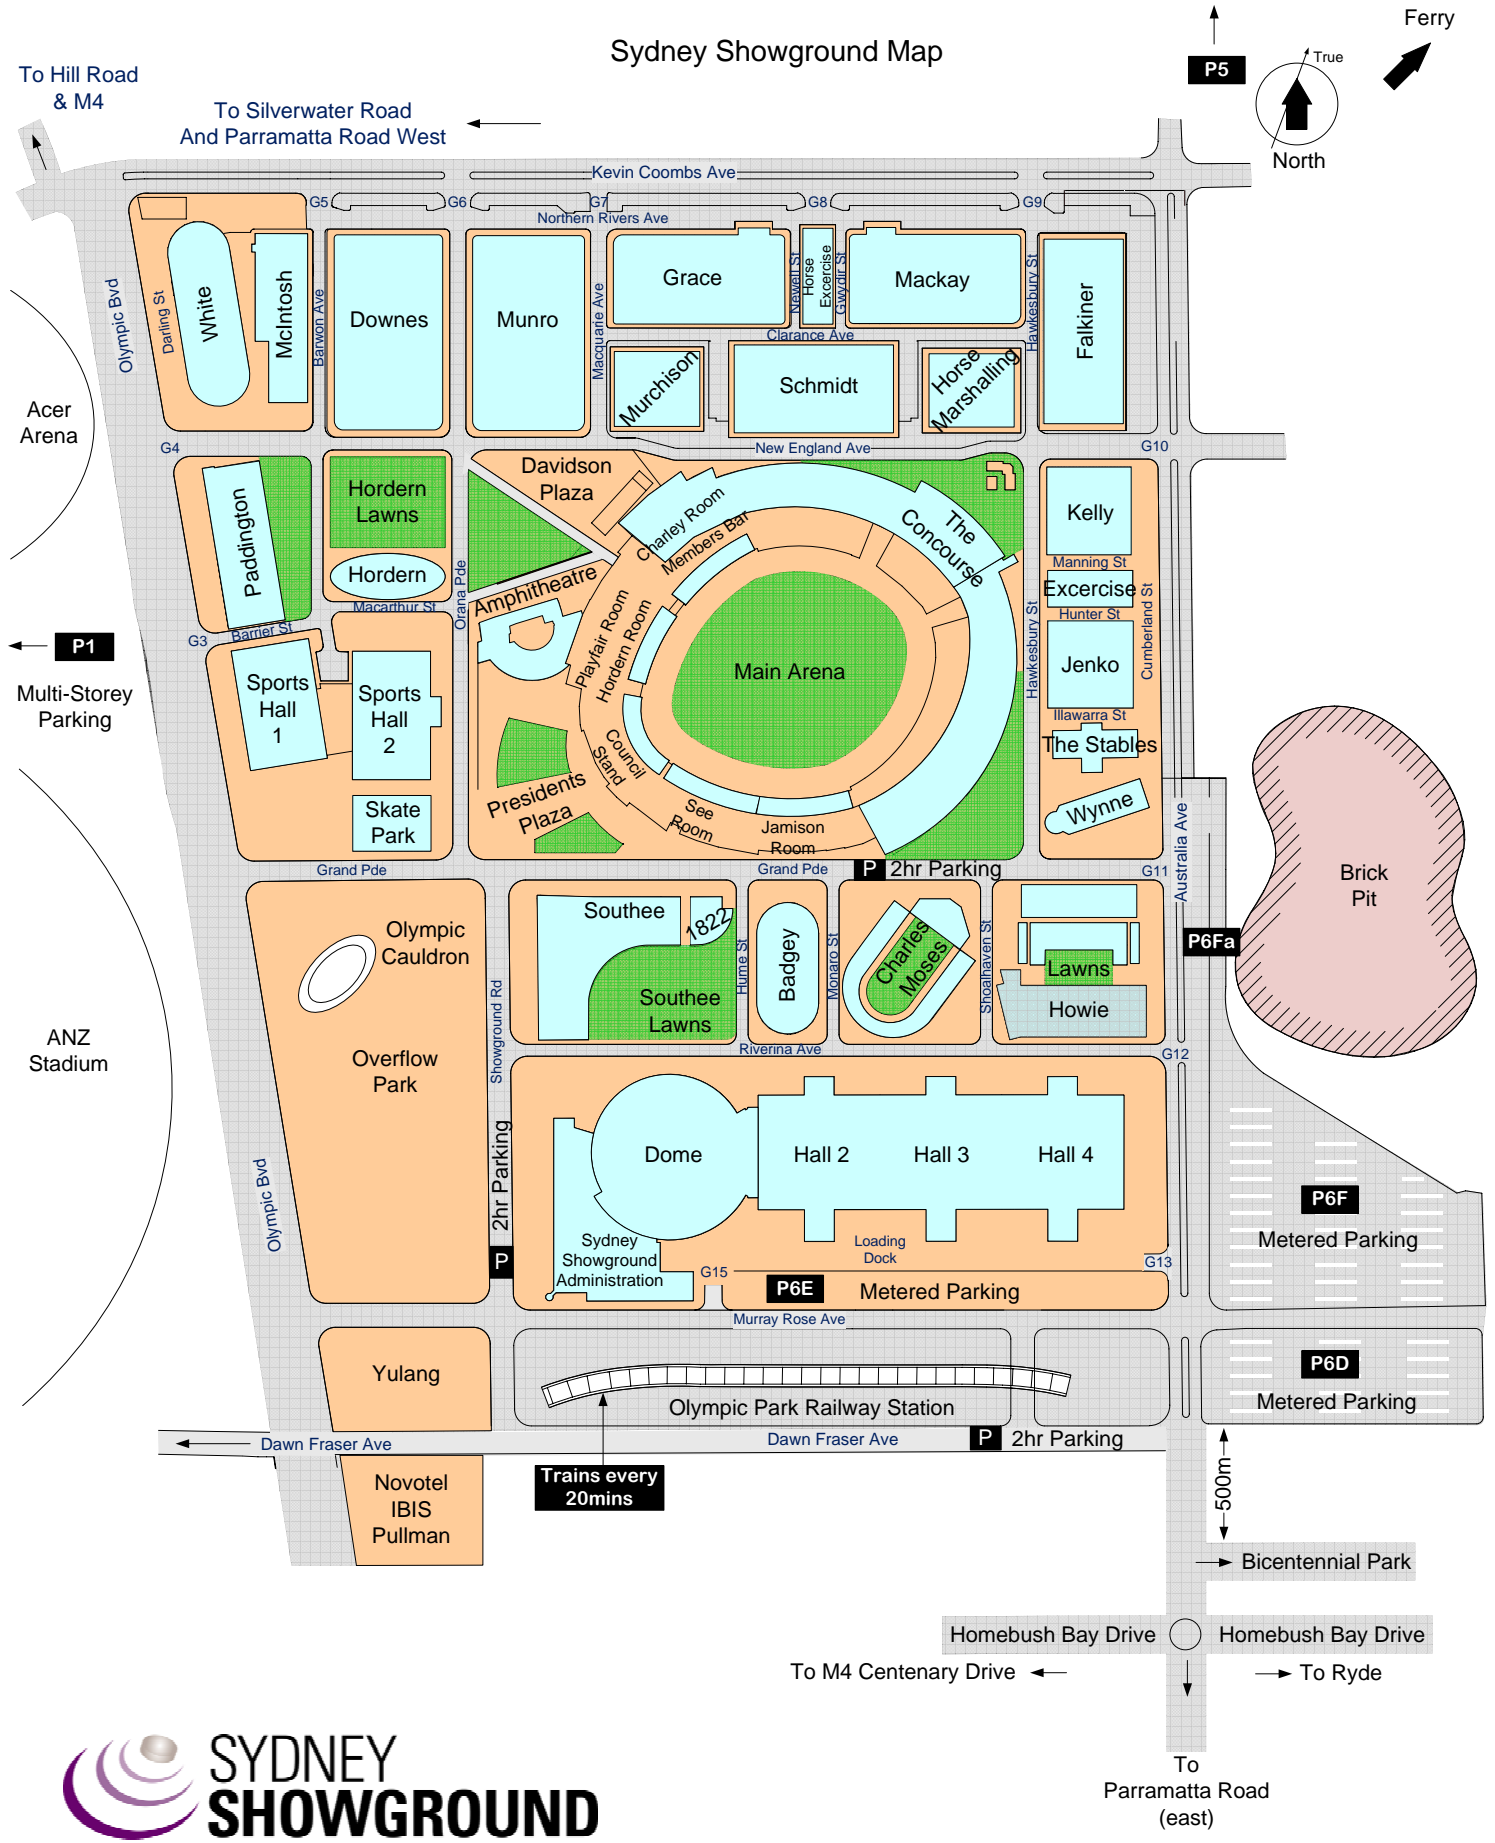

# Sydney Showground Map

1 SHOWGROUND RD, SYDNEY OLYMPIC PARK NSW 2127  
 TEL-(02) 9704 1111 FAX-(02) 9704 1173  
 FOR A VIRTUAL TOUR GO TO  
[www.sydneyshowground.com.au](http://www.sydneyshowground.com.au)