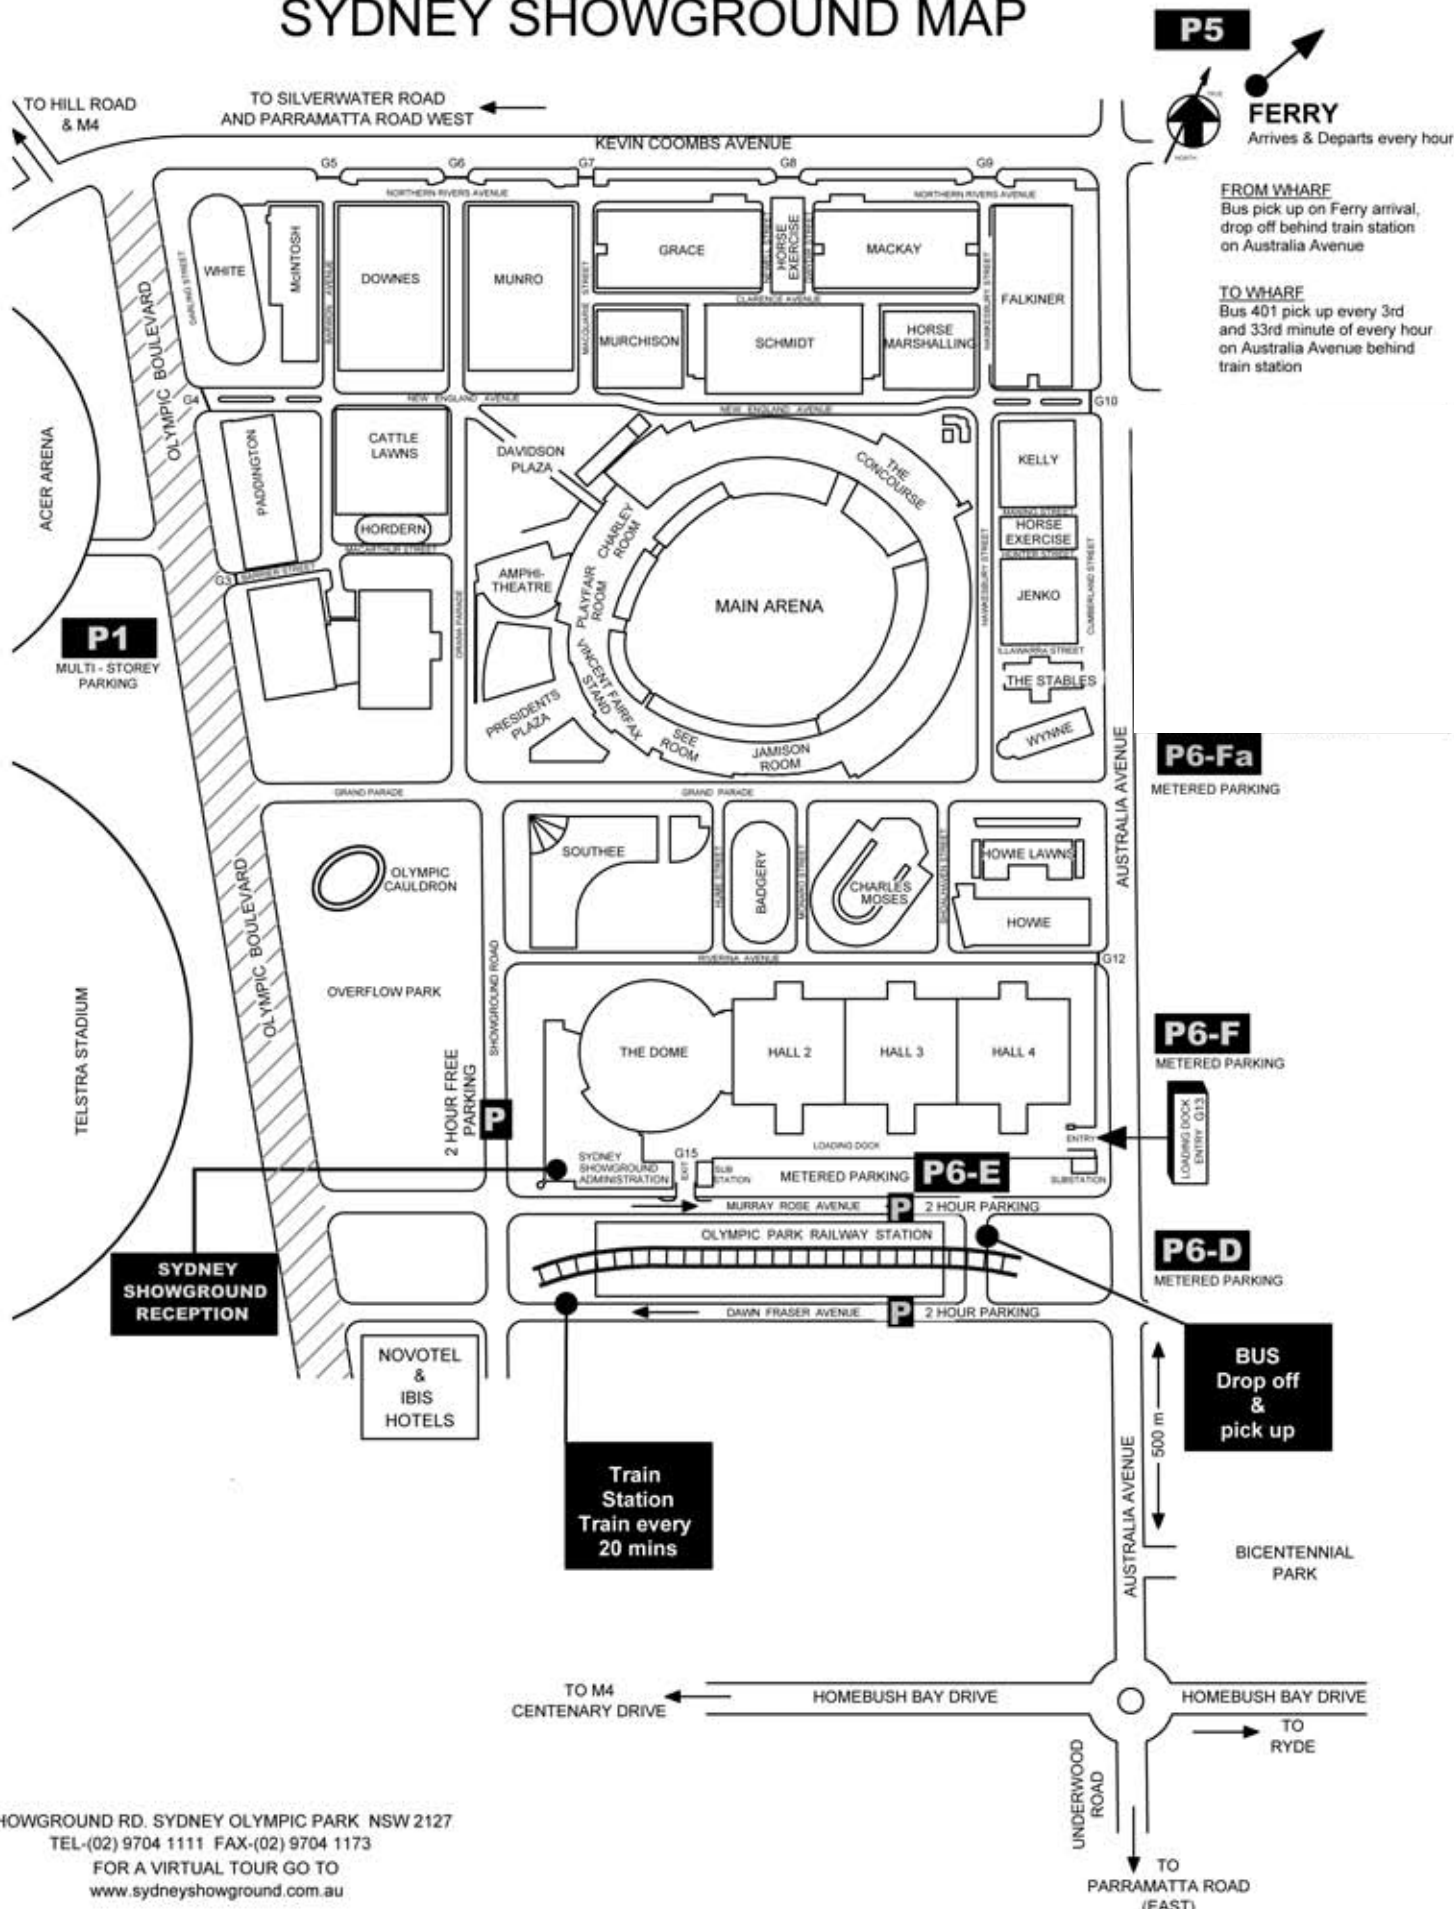

SYDNEY SHOWGROUND MAP

P5
FERRY
 Arrives & Departs every hour

FROM WHARF
 Bus pick up on Ferry arrival,
 drop off behind train station
 on Australia Avenue

TO WHARF
 Bus 401 pick up every 3rd
 and 33rd minute of every hour
 on Australia Avenue behind
 train station

P1
 MULTI-STOREY
 PARKING

P6-Fa
 METERED PARKING

P6-F
 METERED PARKING

P6-E
 METERED PARKING

P6-D
 METERED PARKING

BUS
 Drop off
 &
 pick up

Train Station
 Train every
 20 mins